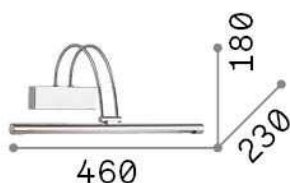

General info

Indoor - Wall lamps

Indoor wall mounted adjustable linear fitting with integrated LED sources, in-built switch and direct light emission

Ean	8021696121161
Item	BOW AP D46 BRUNITO
Installation	Wall
Guarantee	5 years
Gross weight	1.03 kg
Volume	0.020736 m ³

Technical info

Net weight	0.79 kg
Insulation class	I
Protection index	IP20
Compliance	CE
Operating temperature	0° ~ +40 °C
Full load efficiency	X
Dimmer	NO, On-Off
Power output	220-240 V AC 50/60 Hz Integrated switch button
Power supply	In-built, included Replaceable (by qualified operators only), electronic

Source info

Integrated source	Integrated LED module
Replaceable source	Replaceable (by qualified operators only)
Power	LED 4,5 W
Emission	Direct
Max consumption	max 4,6 W
Features LED	LED SMD
CCT LED	3000 K
Duration LED (t. 25°C)	20000 h
CRI	> 80
Light beam	110°
Light beam flux	570 lm
Useful light flux	390 lm
Standby power	< 0.50 W